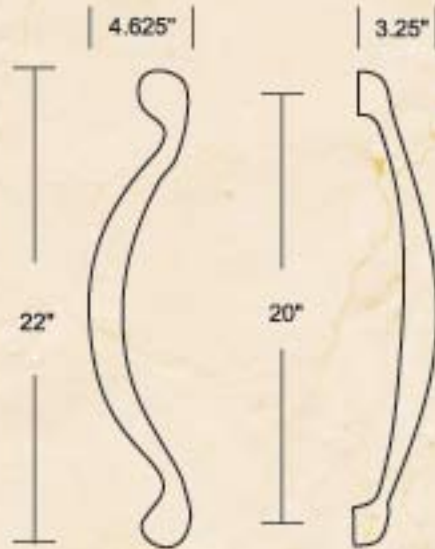

Available in Brass, Bronze or Chrome

D391B

D391

D389

D557

D535