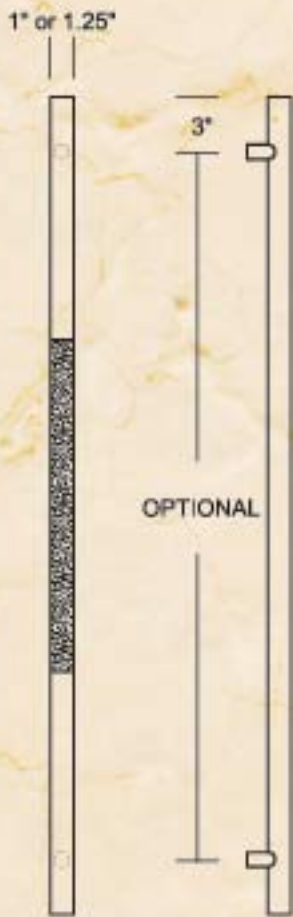

D352 Peened Grip