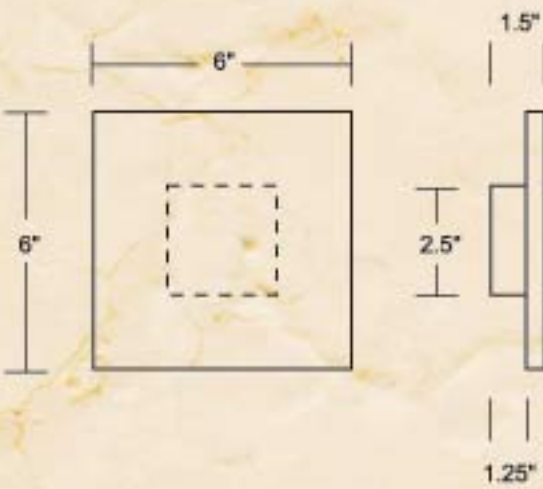

Available in Brass, Bronze or Chrome.

D505