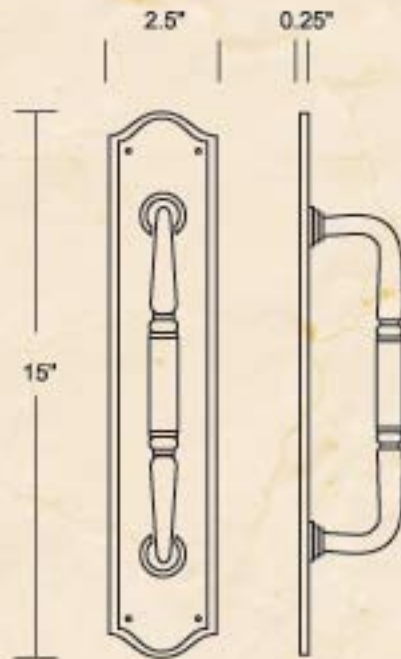

Door Hands Determined From Outside

Available in Brass, Bronze or Chrome

DP545

*See page 14 for door pull specs

DP569

*See page 8 for door pull specs

DP566

*See page 8 for door pull specs

Available in Brass, Bronze or Chrome

DP529

*See page 20 for door pull specs

DP562

*See page 26 for door pull specs

DP394

*See page 26 for door pull specs

DP502