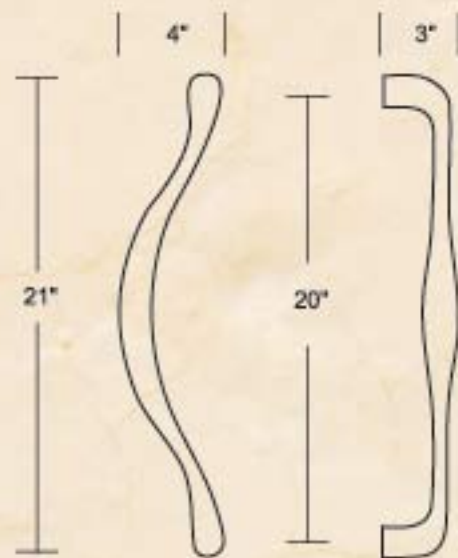

Available in Brass, Bronze or Chrome

D391B

D391

D389

D557

D535