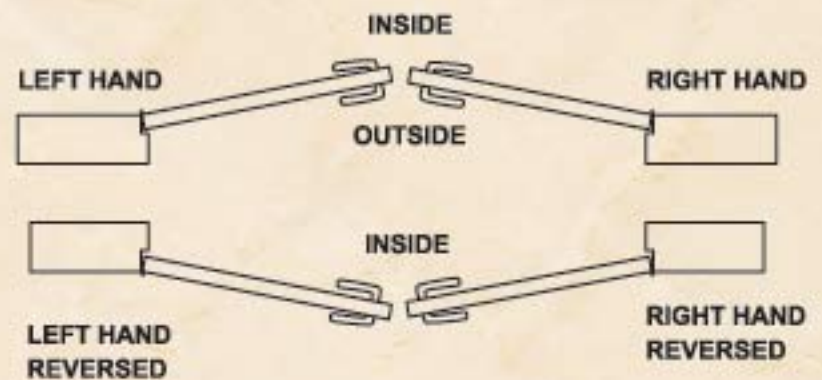

Door Hands Determined From Outside