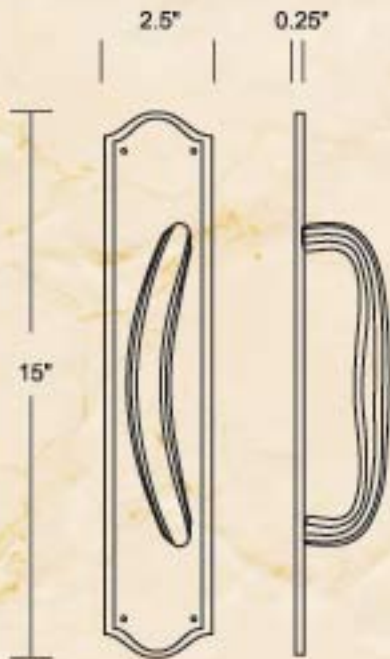

Available in Brass, Bronze or Chrome

DP529

*See page 20 for door pull specs

DP562

*See page 26 for door pull specs

DP394

*See page 26 for door pull specs

DP502

*See page 16 for door pull specs

D500