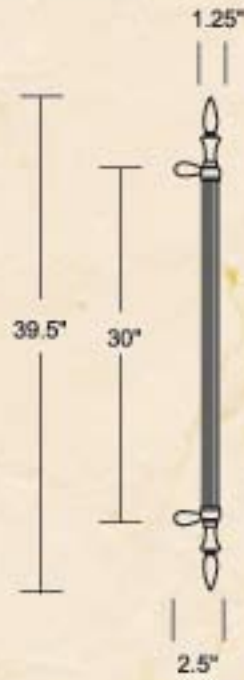

Available in most standard finishes.
D509 & D392 available in Brass or Chrome.

D506

D509

D392

D503