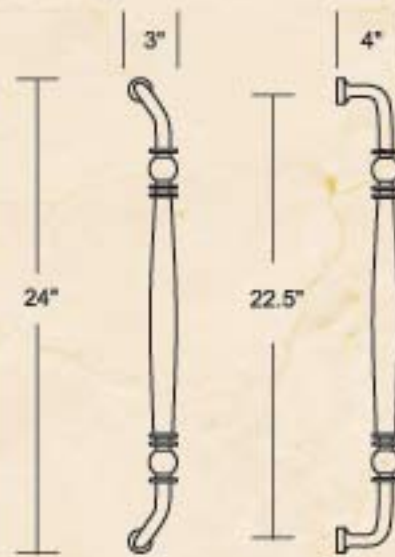

D523

D530

D575

D538

D525

D540

D544

D543

Available in most standard finishes.

D352 Peened Grip

D353

3048-3

F85 Thumb-turn
3" Diameter
5/16" Spindle

P167 Coat Hook
3/4" Diameter
1 3/4" Projection

P168 Coat Hook
1 3/4" Projection

P170 Coat Hook
2" Base
3" Projection