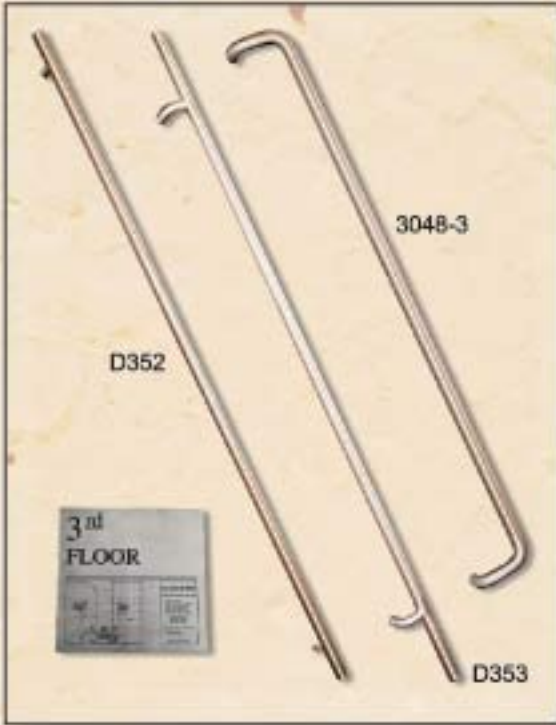

D523

D530

D575

D538

D525

D540

D544

D543

Available in most standard finishes.

D352 Peened Grip

D353

3048-3

F85 Thumb-turn
3" Diameter
5/16" Spindle

P167 Coat Hook
3/4" Diameter
1 3/4" Projection

P168 Coat Hook
1 3/4" Projection

P170 Coat Hook
2" Base
3" Projection