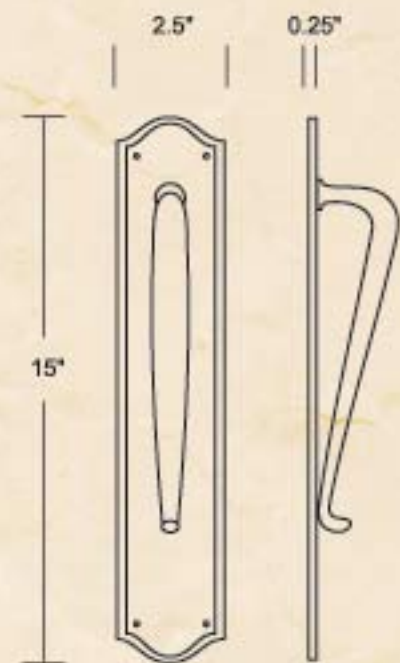

Door Hands Determined From Outside

Available in Brass, Bronze or Chrome

DP545

*See page 14 for door pull specs

DP569

*See page 8 for door pull specs

DP566

*See page 8 for door pull specs