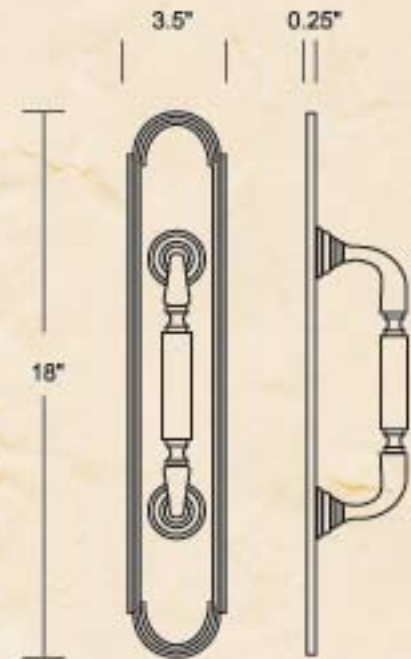

Available in Brass, Bronze or Chrome

DP529

*See page 20 for door pull specs

DP562

*See page 26 for door pull specs

DP394

*See page 26 for door pull specs

DP502

*See page 16 for door pull specs

D500