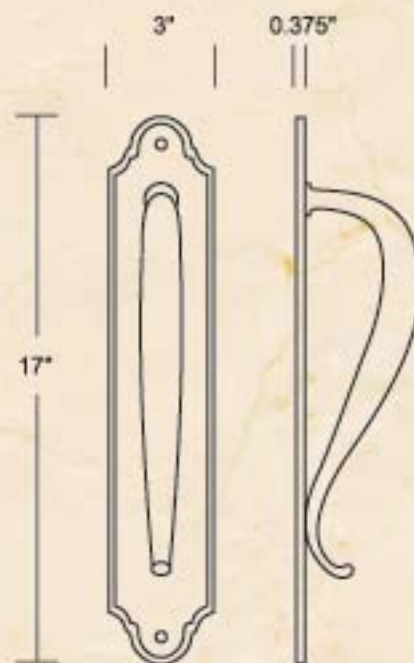

#2 MTG

Thru bolt mounting - machine screws thru door with grommet washer.

#4A MTG

Glass door washer
Supplied with vinyl pad.

#4B MTG

Security bolt, vinyl pad supplied for glass door applications.

#5 MTG

Concealed mounting for back to back or single units.
Machine screw standard.
Wood screw for single mounting on wood doors available upon request.

Door Hands Determined From Outside

Available in Brass, Bronze or Chrome

DP545

*See page 14 for door pull specs

DP569

*See page 8 for door pull specs

DP566

*See page 8 for door pull specs