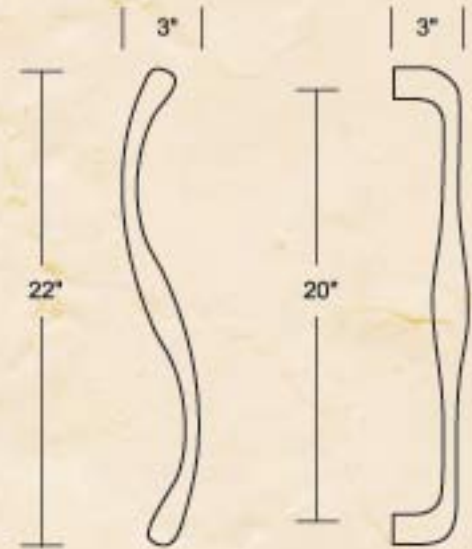

Available in Brass, Bronze or Chrome

D391B

D391

D389

D557

D535