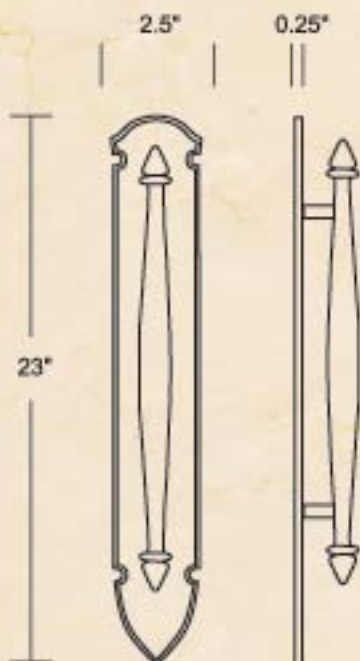

Available in Brass, Bronze or Chrome

DP529

*See page 20 for door pull specs

DP562

*See page 26 for door pull specs

DP394

*See page 26 for door pull specs

DP502

*See page 16 for door pull specs

D500