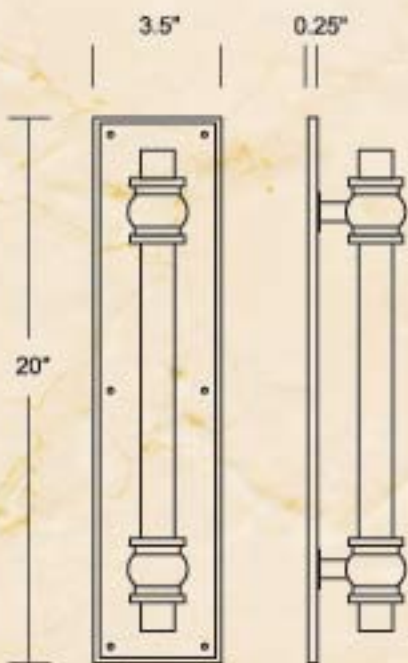

Door Hands Determined From Outside

Available in Brass, Bronze or Chrome

DP545

*See page 14 for door pull specs

DP569

*See page 8 for door pull specs

DP566

*See page 8 for door pull specs