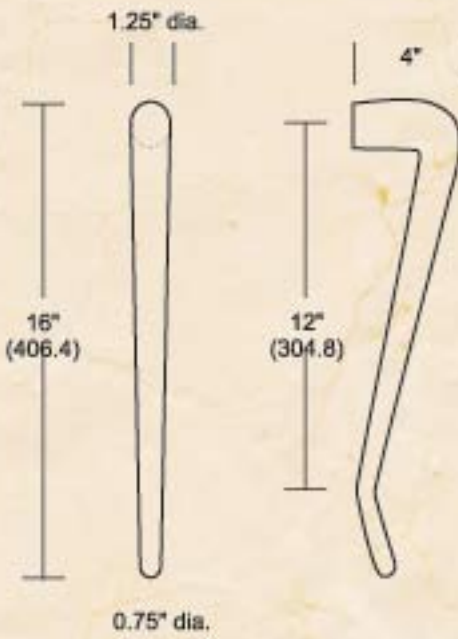

*See page 16 for door pull specs

D500

364

Available in Brass, Bronze or Chrome

D510

D377

D569

D566