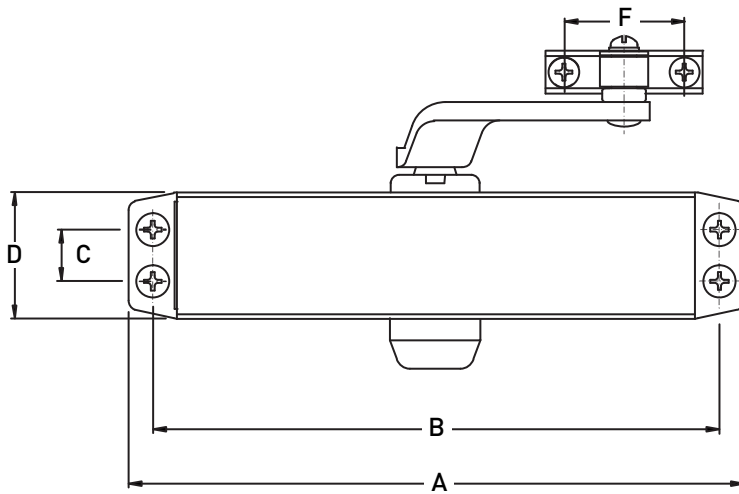

DOOR CLOSERS

690 SERIES

GRADE 3
BUILDER PACK

Taymor

	A	B	C	D	E	F
14-693AL	9-1/16" (230mm)	8-1/8" (206mm)	3/4" (19mm)	1-3/4" (44.5mm)	2-7/8" (72mm)	1-17/32" (39mm)
14-694AL	9-3/4" (248mm)	9-1/16" (230mm)	3/4" (19mm)	1-3/4" (44.5mm)	2-7/8" (72mm)	1-17/32" (39mm)
14-695AL	9-3/4" (248mm)	9-1/16" (230mm)	3/4" (19mm)	1-3/4" (44.5mm)	2-7/8" (72mm)	1-17/32" (39mm)

SIZE	MAXIMUM RECOMMENDED DOOR SIZE & WEIGHT	ALUMINUM	CASE PACK
2	38" x 84" - (95cm x 210cm) 88-144 lbs / (40-64 kg)	14-693AL	6
3	42" x 96" - (105cm x 240cm) 132-144 lbs / (40-64 kg)	14-694AL	6
4	42" x 96" - (105cm x 240cm) 132-187 lbs / (60-84 kg)	14-695AL	6