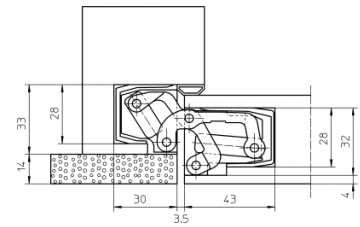

descriptive text

SIMONSWERK TECTUS hinge TE 541 3D for recessed frame facings (FVZ) up to 14,0 mm. Completely concealed for unrebated doors with timber, steel and aluminium frames. With comfortable 3D adjustment, load capacity up to 100 kg, opening angle up to 180°, overall length 185 mm, right hand and left hand applicable, maintenance-free slide bearings, three-dimensionally adjustable: side +/- 3,0 mm, height +/- 3,0 mm, compression +/- 1,0 mm. Finish...

Note

The load capacity mentioned above refers to the use of 2 hinges per door leaf (1 x 2 m).

Finger protection on the hinge side due to a small gap between door and frame.

Receiver for casing frames on request.

Product features

- completely concealed hinge system
- for timber, steel or aluminium frames
- for unrebated heavy-duty doors
- maintenance-free slide bearings
- with comfortable 3D adjustment (side +/- 3,0 mm, height +/- 3,0 mm, compression +/- 1,0 mm)
- for recessed frame facings (FVZ) up to 14,0 mm

SIMONSWERK
TECTUS®

TE 541 3D FVZ

for unrebated residential and heavy-duty doors with recessed frame facings

hinge

Items (DIN reference: DIN right and left hand)

| | |
|--------------|----------------------|
| finish(es) | F1-coloured |
| packing unit | pack of 2 |
| item number | 5 400631 0 12402 |
| finish(es) | stainless steel look |
| packing unit | pack of 2 |
| item number | 5 400631 0 12602 |