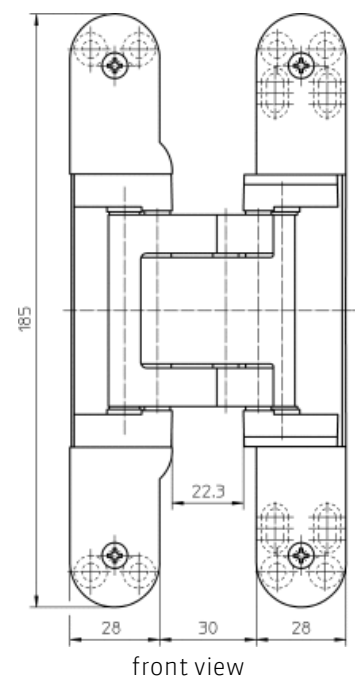

hinge

Technical details

load capacity	100,0 kg
overall length	185,0 mm
width (door)	28,0/32,0 mm
width (frame)	28,0/33,0 mm
cutter diameter	24,0 mm
opening angle	180° degree

descriptive text

SIMONSWERK TECTUS hinge TE 541 3D for recessed frame facings (FVZ) up to 14,0 mm. Completely concealed for unrebated doors with timber, steel and aluminium frames. With comfortable 3D adjustment, load capacity up to 100 kg, opening angle up to 180°, overall length 185 mm, right hand and left hand applicable, maintenance-free slide bearings, three-dimensionally adjustable: side +/- 3,0 mm, height +/- 3,0 mm, compression +/- 1,0 mm. Finish...

Note

The load capacity mentioned above refers to the use of 2 hinges per door leaf (1 x 2 m).

Finger protection on the hinge side due to a small gap between door and frame.

Receiver for casing frames on request.

Product features

- completely concealed hinge system
- for timber, steel or aluminium frames
- for unrebated heavy-duty doors
- maintenance-free slide bearings
- with comfortable 3D adjustment (side +/- 3,0 mm, height +/- 3,0 mm, compression +/- 1,0 mm)
- for recessed frame facings (FVZ) up to 14,0 mm

Combination

receiver	TE 541 3D FVZ SZ

installation tools

universal milling frame	
template 5 250682 5	frame, step 3
template 5 250942 5	frame / door, step 1
template 5 250943 5	frame / door, step 2
template 5 250944 5	door, step 3