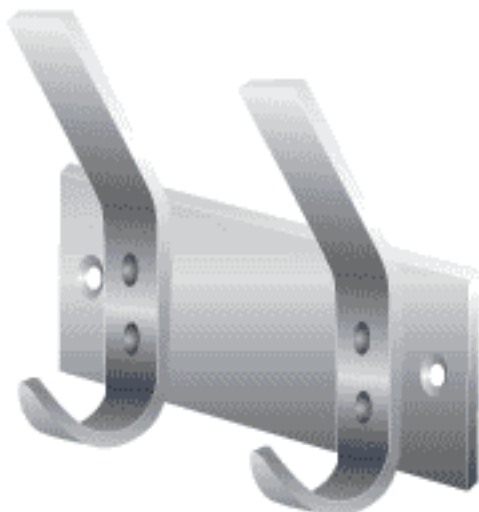

HAT AND COAT HOOK

P146

- 5.5" (139.7) HEIGHT
- 2.75" (69.85) PROJECTION
- MATERIAL: ALUMINUM, BRASS, BRONZE, STAINLESS STEEL
- FINISH: ALL STANDARD

COAT HOOK

P147

- 3" (76.2) HEIGHT
- 2" (50.8) PROJECTION
- MATERIAL: ALUMINUM, BRASS, BRONZE, STAINLESS STEEL
- FINISH: ALL STANDARD

# COAT HOOKS P SERIES

**P148** CONCEALED HAT AND COAT HOOK

**P149** CONCEALED COAT HOOK

**P150** HAT AND COAT HOOK

**P151** COAT HOOK

**P152** COAT HOOK

**P153** DOUBLE COAT HOOK

**P154** STRIP COAT HOOK

## CONCEALED HAT AND COAT HOOK

**P148**

- 5.5" (139.7) HEIGHT
- 3.25" (82.9) PROJECTION
- MATERIAL: ALUMINUM, BRASS, BRONZE, STAINLESS STEEL
- FINISH: ALL STANDARD

## CONCEALED COAT HOOK

**P149**

- 3" (76.2) HEIGHT
- 2.25" (57.1) PROJECTION
- MATERIAL: ALUMINUM, BRASS, BRONZE, STAINLESS STEEL
- FINISH: ALL STANDARD