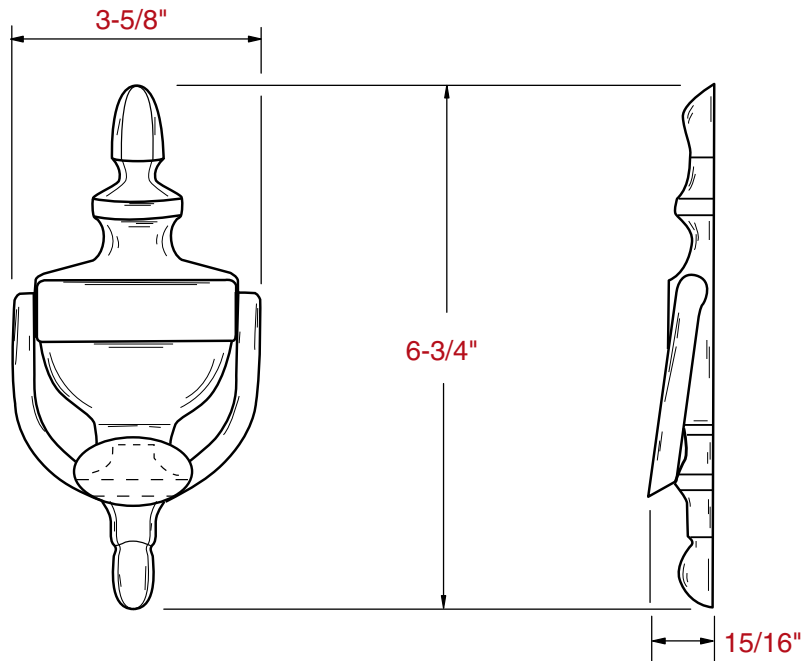

611 Door Knocker

FRONT

SIDE

BACK

CAST BRASS MATERIAL

Not To Scale

Template No.
T-611
Rev. 4/28/08

NOTE: Rockwood reserves the right to make product changes and is not responsible for obsolete template errors. To ensure your template is current, please visit our website at www.rockwoodmfg.com or call us at 800-458-2424.