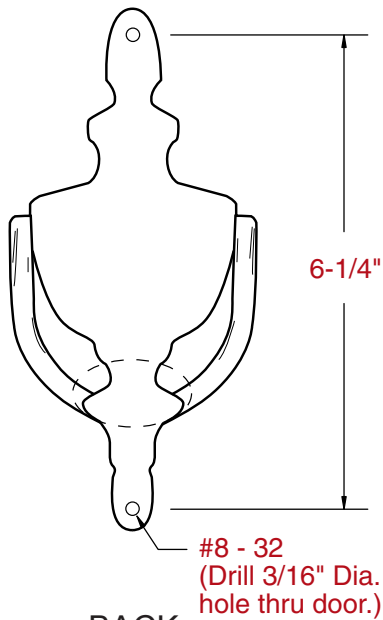

611 Door Knocker

FRONT

SIDE

BACK

CAST BRASS MATERIAL

Not To Scale

Template No.
T-611
Rev. 4/28/08

NOTE: Rockwood reserves the right to make product changes and is not responsible for obsolete template errors. To ensure your template is current, please visit our website at www.rockwoodmfg.com or call us at 800-458-2424.