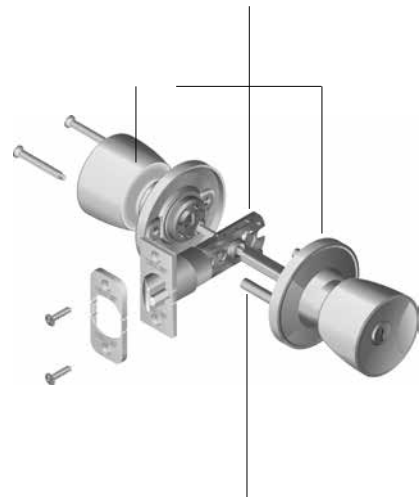

J-SERIES KNOB SPECIFICATIONS

Certification	- BHMA Residential Grade CCC - Commercial Grade 3 product - Available UL listed for 3-hour fire door
Finish warranty	5 year finish warranty
Mechanical warranty	Limited lifetime mechanical warranty
Latch throw	1/2"
Cylinder	5-pin tumbler, C Keyway
Door thickness	1-3/8" to 1-3/4"
Cross bore	2-1/8"
Edge bore	1"
Latch/backset	Drive-in latch fits 2-3/8" or 2-3/4" backset
Latch faceplate size	1" x 2-1/4"
Latch faceplate options	J10 and J40 functions – Dual option includes round faceplate and drive-in J54 function – Triple Option™ includes square and round faceplates and drive-in
Keys	2 per lock
Strike	Adjustable for 1" x 2-1/4" full lip, radius corner, no box
Functions	Passage, Privacy, Keyed Entry and Non-turning

Antique
Brass
(609)

Satin
Nickel
(619)

Bright
Chrome
(625)

Satin
Stainless Steel
(630)

Aged
Bronze
(716)

THREE PIECE ASSEMBLY FOR EASY INSTALLATION

SCREW POSTS FOR EASY INSTALLATION

Visit Schlage.com to learn more.