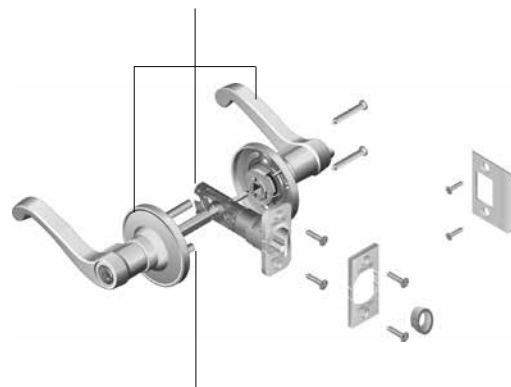

J-SERIES LEVER SPECIFICATIONS

Certification	- BHMA Residential Grade CCC - Commercial Grade 3 product - Available UL listed for 3-hour fire door
Finish warranty	5 year finish warranty
Mechanical warranty	Limited lifetime mechanical warranty
Latch throw	1/2"
Cylinder	5-pin tumbler, C Keyway
Door thickness	1-3/8" to 1-3/4"
Cross bore	2-1/8"
Edge bore	1"
Latch/backset	Drive-in latch fits 2-3/8" or 2-3/4" backset
Latch faceplate size	1" x 2-1/4"
Latch faceplate options	J10 and J40 functions – Dual option includes round faceplate and drive-in J54 function – Triple Option™ includes square and round faceplates and drive-in
Keys	2 per lock
Strike	1-5/8" x 2-1/4" full lip
ADA compliant	Complies with ADA accessibility guidelines (J10 only)
Functions	Passage, Privacy, Keyed Entry and Non-turning

Antique
Brass
(609)

Satin
Nickel
(619)

Bright
Chrome
(625)

Aged
Bronze
(716)

THREE PIECE ASSEMBLY FOR EASY INSTALLATION

SCREW POSTS FOR EASY INSTALLATION

Visit [Schlage.com](https://www.schlage.com) to learn more.