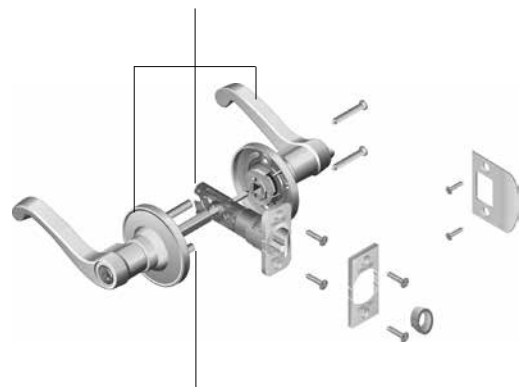

J-SERIES LEVER SPECIFICATIONS

Certification	- BHMA Residential Grade CCC - Commercial Grade 3 product - Available UL listed for 3-hour fire door
Finish warranty	5 year finish warranty
Mechanical warranty	Limited lifetime mechanical warranty
Latch throw	1/2"
Cylinder	5-pin tumbler, C Keyway
Door thickness	1-3/8" to 1-3/4"
Cross bore	2-1/8"
Edge bore	1"
Latch/backset	Drive-in latch fits 2-3/8" or 2-3/4" backset
Latch faceplate size	1" x 2-1/4"
Latch faceplate options	J10 and J40 functions – Dual option includes round faceplate and drive-in J54 function – Triple Option™ includes square and round faceplates and drive-in
Keys	2 per lock
Strike	1-5/8" x 2-1/4" full lip
ADA compliant	Complies with ADA accessibility guidelines (J10 only)
Functions	Passage, Privacy, Keyed Entry and Non-turning

FUNCTIONS

Hall & Closet
(passage)
J10

Bed & Bath
(privacy)
J40

Keyed Entry
J54

Non-turning
J170

FINISH OPTIONS

Reference latest price book for available finish options.

Bright
Brass
(605)

Antique
Brass
(609)

Satin
Nickel
(619)

Aged
Bronze
(716)

THREE PIECE ASSEMBLY FOR EASY INSTALLATION

SCREW POSTS FOR EASY INSTALLATION

Visit Schlage.com to learn more.

About Allegion™

Allegion (NYSE: ALLE) helps keep people safe where they live, work and visit. Allegion is pioneering safety as a provider of security solutions through more than 25 brands in more than 130 countries. **For more, visit allegion.com**