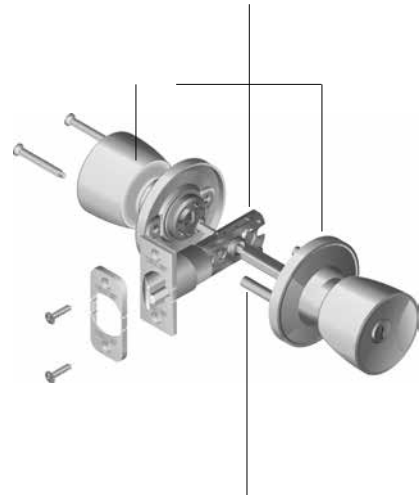

J-SERIES KNOB SPECIFICATIONS

Certification	- BHMA Residential Grade CCC - Commercial Grade 3 product - Available UL listed for 3-hour fire door
Finish warranty	5 year finish warranty
Mechanical warranty	Limited lifetime mechanical warranty
Latch throw	1/2"
Cylinder	5-pin tumbler, C Keyway
Door thickness	1-3/8" to 1-3/4"
Cross bore	2-1/8"
Edge bore	1"
Latch/backset	Drive-in latch fits 2-3/8" or 2-3/4" backset
Latch faceplate size	1" x 2-1/4"
Latch faceplate options	J10 and J40 functions – Dual option includes round faceplate and drive-in J54 function – Triple Option™ includes square and round faceplates and drive-in
Keys	2 per lock
Strike	Adjustable for 1" x 2-1/4" full lip, radius corner, no box
Functions	Passage, Privacy, Keyed Entry and Non-turning

FUNCTIONS

FINISH OPTIONS

Reference latest price book for available finish options.

THREE PIECE ASSEMBLY FOR EASY INSTALLATION

SCREW POSTS FOR EASY INSTALLATION

Visit [Schlage.com](https://www.schlage.com) to learn more.

About Allegion™

Allegion (NYSE: ALLE) helps keep people safe where they live, work and visit. Allegion is pioneering safety as a provider of security solutions through more than 25 brands in more than 130 countries. **For more, visit [allegion.com](https://www.allegion.com)**

ALLEGION™