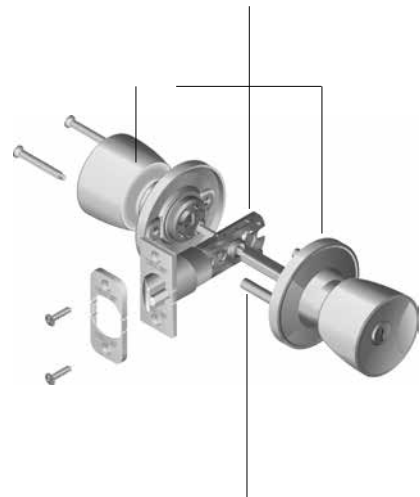

Byron knob

The Byron knob offers a look of streamlined simplicity that blends seamlessly across styles. Suite the entire Byron collection throughout the home for a cohesive look.

FEATURES

- J-Series products offer a lifetime limited mechanical and 5 year finish warranty (See the product warranty for full details)
- Largest knobs in their class
- Installs in minutes with screwdriver
- Guaranteed to fit on standard doors

J-SERIES KNOB SPECIFICATIONS

Certification	- BHMA Residential Grade CCC - Commercial Grade 3 product - Available UL listed for 3-hour fire door
Finish warranty	5 year finish warranty
Mechanical warranty	Limited lifetime mechanical warranty
Latch throw	1/2"
Cylinder	5-pin tumbler, C Keyway
Door thickness	1-3/8" to 1-3/4"
Cross bore	2-1/8"
Edge bore	1"
Latch/backset	Drive-in latch fits 2-3/8" or 2-3/4" backset
Latch faceplate size	1" x 2-1/4"
Latch faceplate options	J10 and J40 functions – Dual option includes round faceplate and drive-in J54 function – Triple Option™ includes square and round faceplates and drive-in
Keys	2 per lock
Strike	Adjustable for 1" x 2-1/4" full lip, radius corner, no box
Functions	Passage, Privacy, Keyed Entry and Non-turning

FUNCTIONS

Hall & Closet
(passage)
J10

Bed & Bath
(privacy)
J40

Keyed Entry
J54

Non-turning
J170

FINISH OPTIONS

Reference latest price book for available finish options.

Bright
Brass
(605)

Antique
Brass
(609)

Satin
Stainless
Steel
(630)

THREE PIECE ASSEMBLY FOR EASY INSTALLATION

SCREW POSTS FOR EASY INSTALLATION

Visit [Schlage.com](https://www.schlage.com) to learn more.

About Allegion™

Allegion (NYSE: ALLE) helps keep people safe where they live, work and visit. Allegion is pioneering safety as a provider of security solutions through more than 25 brands in more than 130 countries. **For more, visit [allegion.com](https://www.allegion.com)**