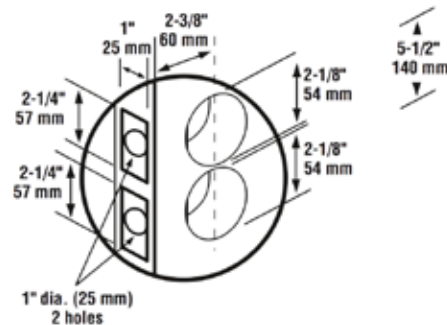

DOOR PREPARATION

J158/J159

KEYED ENTRY

Only available
with Torino Lever

Deadbolt operated by key from outside or by turn unit from inside. Bolt automatically deadlocks when fully thrown. Outside lever unlocked by key from outside when locked by turn button in inside lever. Turning inside lever retracts deadbolt and latch simultaneously for immediate exit. Latch automatically deadlocks when door is closed.

J118/J119

PASSAGE

Only available
with Marin Lever

Deadbolt operated by key from outside or by turn unit from inside. Bolt automatically deadlocks when fully thrown. Latch retracted by lever from either side. Turning inside lever retracts deadbolt and latch simultaneously for immediate exit.

Visit [Schlage.com](https://www.schlage.com) to learn more.

About Allegion™

Allegion (NYSE: ALLE) helps keep people safe where they live, work and visit. Allegion is pioneering safety as a provider of security solutions through more than 25 brands in more than 130 countries. **For more, visit [allegion.com](https://www.allegion.com)**

ALLEGION™