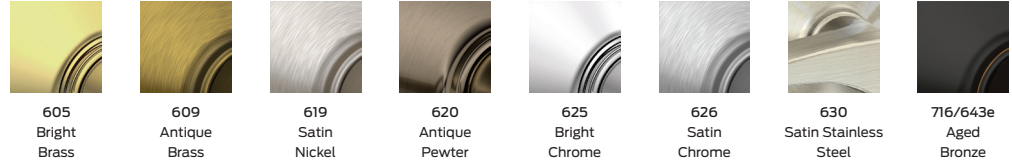

Both levers always unlocked.

J170- Single Dummy Trim

Dummy trim for one side of door. Used for door pull or as matching inactive trim.

A Solid Warranty

Your Schlage® products are backed by a limited lifetime mechanical warranty and limited 5 year finish warranty, ensuring trouble-free performance.

Finish Options*

	605 Bright Brass	609 Antique Brass	619 Satin Nickel	620 Antique Pewter	625 Bright Chrome	626 Satin Chrome	630 Satin Stainless Steel	716/643e Aged Bronze
Knobs								
Byron	■	■					■	
Corona	■	■	■	■	■		■	■
Stratus	■		■		■		■	■
Levers								
Dover	■						■	
LaSalle	■	■	■					■
Marin			■				■	
Torino	■	■	■	■	■		■	■
Seville	■		■		■			■
Solstice			■		■	■		■