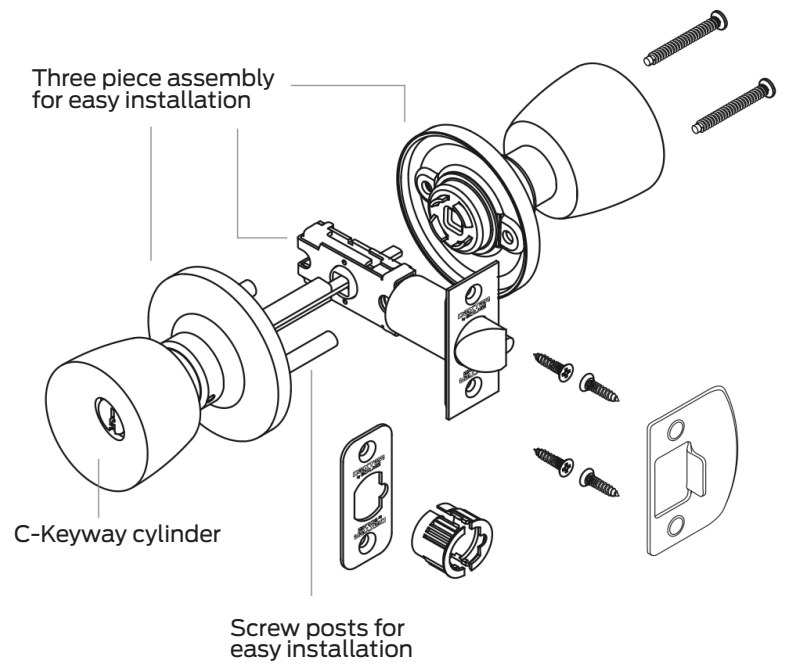

Torino

Byron

Corona

Stratus

Exploded View with All Parts

J-Series Knobs and Levers

J54- Entrance Lock

Unlocked by key from outside when outer lever is locked by turn-button in inside lever. Inside lever is locked and unlocked by turn-button.

J40- Bath/Bedroom Privacy Lock

Turn-button locking. Can be opened from outside by turning outside turn mechanism. From interior, turning inside turn-button releases inside lever.

J10- Hall/Closet Passage Lock

Both levers always unlocked.

J170- Single Dummy Trim

Dummy trim for one side of door. Used for door pull or as matching inactive trim.

A Solid Warranty

Your Schlage® products are backed by a limited lifetime mechanical warranty and limited 5 year finish warranty, ensuring trouble-free performance.