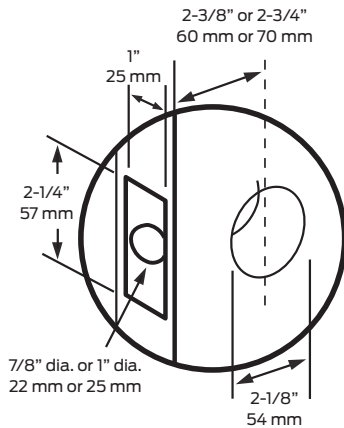

* Box pack options finishes shown

Door Preparation

Specifications

- **Certification:** ANSI A156.2, 1996 Series 4000, Grade 3
- **Latch:** Dual Option: 1" x 2-1/4", 1/4" round faceplate and drive-in latch, (J10 and J40) Triple Option: 1" x 2-1/4", square corner and 1/4" round faceplate, drive-in latch (J54)
- **Strike:** 1-5/8" x 2-1/4", radius corner, full lip, no box
- **Backset:** Adjustable for 2-3/8" or 2-3/4"
- **Cylinder:** 5-pin, C keyway, keyed alike (KA4)
- **Door Range:** 1-3/8" - 1-3/4"
- **Keys:** Two brass cut keys per lock, 5-pin, C section