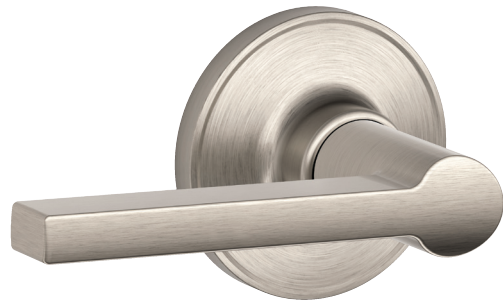

Knobs and levers

J-Series, Grade 3

Dependable Products at an Exceptional Value

Durable Grade 3 Products

- Strongest locks in the opening price point category
- Fits standard door preps
- Easy to install
- Dual option latches come standard
- Available UL options

Satin Stainless Steel
Corona Knob

Satin Nickel Torino Lever

Style Options

Dover

LaSalle

Marin

Seville

Solstice

Torino

Byron

Corona

Stratus

Exploded View with All Parts

J-Series Knobs and Levers

J54- Entrance Lock

Unlocked by key from outside when outer lever is locked by turn-button in inside lever. Inside lever is locked and unlocked by turn-button.

J40- Bath/Bedroom Privacy Lock

Turn-button locking. Can be opened from outside by turning outside turn mechanism. From interior, turning inside turn-button releases inside lever.

J10- Hall/Closet Passage Lock