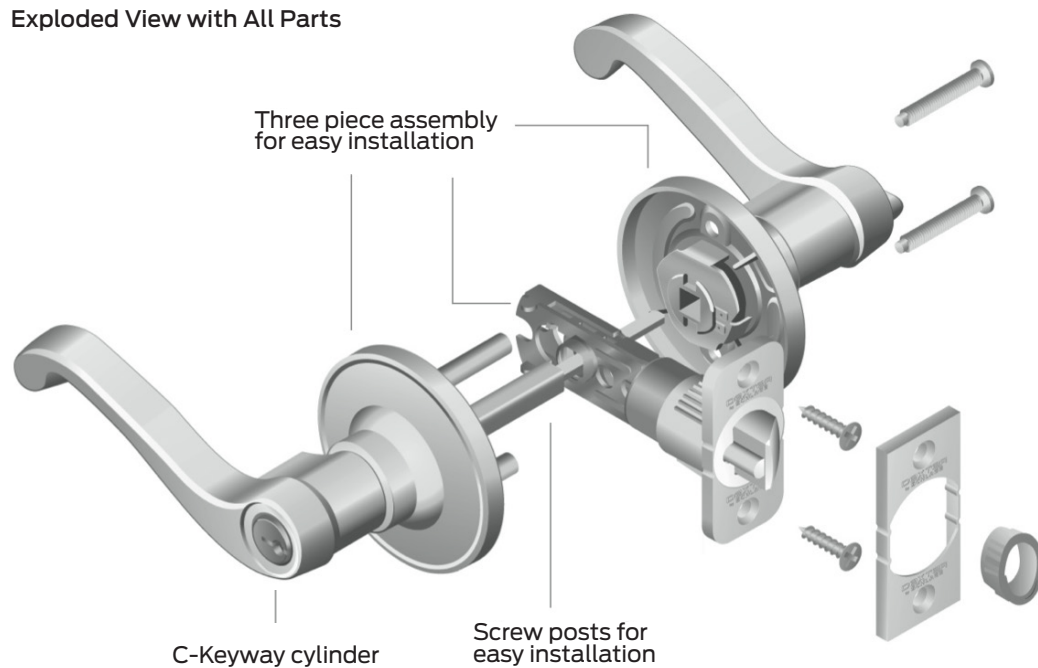

Torino

Byron

Corona

Stratus

Exploded View with All Parts

J-Series Knobs and Levers

J54- Entrance Lock

Unlocked by key from outside when outer lever is locked by turn-button in inside lever. Inside lever is locked and unlocked by turn-button.

J40- Bath/Bedroom Privacy Lock

Turn-button locking. Can be opened from outside by turning outside turn mechanism. From interior, turning inside turn-button releases inside lever.

J10- Hall/Closet Passage Lock

Both levers always unlocked.

J170- Single Dummy Trim

Dummy trim for one side of door. Used for door pull or as matching inactive trim.

A Solid Warranty

Your Schlage® products are backed by a limited lifetime mechanical warranty and limited 5 year finish warranty, ensuring trouble-free performance.