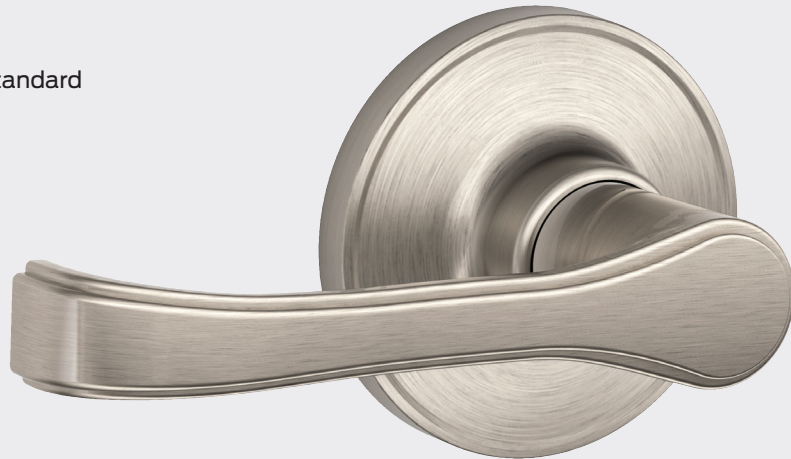

Knobs and levers

J-Series, Grade 3

Dependable Products at an Exceptional Value

Durable Grade 3 Products

- Strongest locks in the opening price point category
- Fits standard door preps
- Easy to install
- Dual option latches come standard
- Available UL options

Satin Stainless Steel
Corona Knob

Satin Nickel Torino Lever

Style Options

Dover

LaSalle

Marin

Seville

Solstice

Torino

Byron

Corona

Stratus

Exploded View with All Parts

J-Series Knobs and Levers

J54- Entrance Lock

Unlocked by key from outside when outer lever is locked by turn-button in inside lever. Inside lever is locked and unlocked by turn-button.

J40- Bath/Bedroom Privacy Lock

Turn-button locking. Can be opened from outside by turning outside turn mechanism. From interior, turning inside turn-button releases inside lever.

J10- Hall/Closet Passage Lock