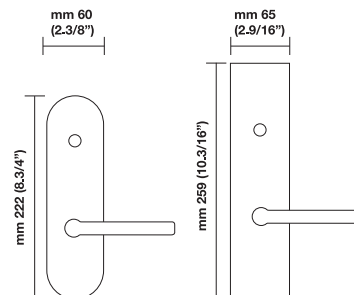

Finishes

26/32D= Polished Chrome/Satin
Satin Stainless Steel

Functions

PGE= passage
PCY= privacy
DMY= dummy
ML-F= mortise lock
MULTI-POINT TRIM

Trim Options

RP= standard plain style rosette
EP= plain style long escutcheon plates
ER= rectangular style long escutcheon plates

Sizes/Misure

Window handle/Maniglia per finestra

H 4744 F RS¹

Movement 4 click positions

Escutcheon options/Opzioni

EP

ER

To order Valli&Valli products, informations should be specified in the same sequence as the example given:

| 1.Lever/Knob | 2.Trim options | 3.Function | 4.Finish | 5.Handing | 6.Backset | 7.Miscellaneous |
|--------------|----------------|------------|----------|-----------|-----------|-----------------|
| HXXX | RP | ML XX | 03 | RH | 2.1/2" | 2.1/4" thick |

For small rosette, please specify RS/RSQ (45 mm rosette). RS pricing is the same as RP/RT pricing. Privacy RS also requires 105 RSP when ordering.
RQ (2.9/16" rosette) for standard 2.1/8" cross bore. RSQ pricing is the same as RQ. Privacy RSQ also requires 105 RSQ when ordering.
ET/EP = 03-26 Standard Finish, ER = 15-26-26D Standard Finish.
Conversion from metric to US measurement are approximate.