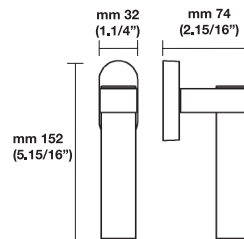

Finishes

26/32D= Polished Chrome/Satin
Satin Stainless Steel

Functions

PGE= passage
PCY= privacy
DMY= dummy
ML-F= mortise lock
MULTI-POINT TRIM

Trim Options

RP= standard plain style rosette
EP= plain style long escutcheon plates
ER= rectangular style long escutcheon plates

Sizes/Misure

Window handle/Maniglia per finestra

H 4744 F RS¹

Movement 4 click positions

Escutcheon options/Opzioni

EP

ER

To order Valli&Valli products, informations should be specified in the same sequence as the example given:

| 1.Lever/Knob | 2.Trim options | 3.Function | 4.Finish | 5.Handing | 6.Backset | 7.Miscellaneous |
|--------------|----------------|------------|----------|-----------|-----------|-----------------|
| HXXX | RP | ML XX | 03 | RH | 2.1/2" | 2.1/4" thick |

For small rosette, please specify RS/RSQ (45 mm rosette). RS pricing is the same as RP/RT pricing. Privacy RS also requires 105 RSP when ordering.
RQ (2.9/16" rosette) for standard 2.1/8" cross bore. RSQ pricing is the same as RQ. Privacy RSQ also requires 105 RSQ when ordering.
ET/EP = 03-26 Standard Finish, ER = 15-26-26D Standard Finish.
Conversion from metric to US measurement are approximate.