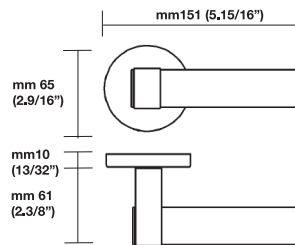

Finishes

26/32D= Polished Chrome/Satin
Satin Stainless Steel

Functions

PGE= passage
PCY= privacy
DMY= dummy
ML-F= mortise lock
MULTI-POINT TRIM

Trim Options

RP= standard plain style rosette
EP= plain style long escutcheon plates
ER= rectangular style long escutcheon plates

Sizes/Misure

Window handle/Maniglia per finestra

H 4744 F RS¹

Movement 4 click positions

Escutcheon options/Opzioni

EP

ER

To order Valli&Valli products, informations should be specified in the same sequence as the example given:

| 1.Lever/Knob | 2.Trim options | 3.Function | 4.Finish | 5.Handing | 6.Backset | 7.Miscellaneous |
|--------------|----------------|------------|----------|-----------|-----------|-----------------|
| HXXX | RP | ML XX | 03 | RH | 2.1/2" | 2.1/4" thick |

For small rosette, please specify RS/RSQ (45 mm rosette). RS pricing is the same as RP/RT pricing. Privacy RS also requires 105 RSP when ordering.
RQ (2.9/16" rosette) for standard 2.1/8" cross bore. RSQ pricing is the same as RQ. Privacy RSQ also requires 105 RSQ when ordering.
ET/EP = 03-26 Standard Finish, ER = 15-26-26D Standard Finish.
Conversion from metric to US measurement are approximate.