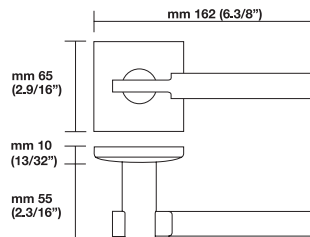

### Trim Options

RP= standard plain style rosette  
RQ= standard square style rosette  
EP= plain style long escutcheon plates  
ER= rectangular style long escutcheon plates

### Sizes/Misure

For small rosette, please specify RS/RSQ (45 mm rosette). RS pricing is the same as RP/RT pricing. Privacy RS also requires 105 RSP when ordering. RQ (2.9/16" rosette) for standard 2.1/8" cross bore. RSQ pricing is the same as RQ. Privacy RSQ also requires 105 RSQ when ordering. ET/EP = 03-26 Standard Finish, ER = 15-26-26D Standard Finish. Conversion from metric to US measurement are approximate.