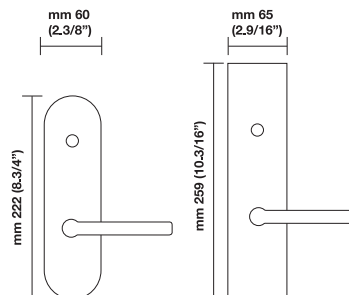

### Sizes/Misure

#### H 329 F RS<sup>2</sup>

Movement 4 click positions

#### ER

To order Valli&Valli products, informations should be specified in the same sequence as the example given:

<b>1.Lever/Knob</b>	<b>2.Trim options</b>	<b>3.Function</b>	<b>4.Finish</b>	<b>5.Handing</b>	<b>6.Backset</b>	<b>7.Miscellaneous</b>
HXXX	RP	ML XX	03	RH	2.1/2"	2.1/4" thick

For small rosette, please specify RS/RSQ (45 mm rosette). RS pricing is the same as RP/RT pricing. Privacy RS also requires 105 RSP when ordering. RQ (2.9/16" rosette) for standard 2.1/8" cross bore. RSQ pricing is the same as RQ. Privacy RSQ also requires 105 RSQ when ordering. ET/EP = 03-26 Standard Finish, ER = 15-26-26D Standard Finish. Conversion from metric to US measurement are approximate.