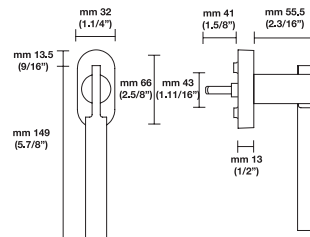

H 329 Serie RB

Novantacinque

design Taller Design Ricardo Bofill

Finish

03/03D

RP

26/26D

RP

RQ

Finish

03/03D

EP

26/26D

EP

ER

Product Submittal

Custom finishes available
Spring assist built in rosette
Passage, privacy, dummy, multipoint, mortise hardware available
Accommodates all standard and some custom backset dimensions
A complete selection of other matching hardware may be available

Finishes

03= Polished Brass
03D= Satin Brass
26= Polished Chrome
26D= Satin Chrome

Functions

PGE= passage
PCY= privacy
DMY= dummy
ML-F= mortise lock
MULTI-POINT TRIM

Trim Options

RP= standard plain style rosette
RQ= standard square style rosette
EP= plain style long escutcheon plates
ER= rectangular style long escutcheon plates

Sizes/Misure

Window handle/Maniglia per finestra

H 329 F RS²

Movement 4 click positions

Escutcheon options/Opzioni

EP

ER

To order Valli&Valli products, informations should be specified in the same sequence as the example given:

1.Lever/Knob	2.Trim options	3.Function	4.Finish	5.Handing	6.Backset	7.Miscellaneous
HXXX	RP	ML XX	03	RH	2.1/2"	2.1/4" thick

For small rosette, please specify RS/RSQ (45 mm rosette). RS pricing is the same as RP/RT pricing. Privacy RS also requires 105 RSP when ordering. RQ (2.9/16" rosette) for standard 2.1/8" cross bore. RSQ pricing is the same as RQ. Privacy RSQ also requires 105 RSQ when ordering. ET/EP = 03-26 Standard Finish, ER = 15-26-26D Standard Finish. Conversion from metric to US measurement are approximate.

Valli&Valli (U.S.A.) Inc.