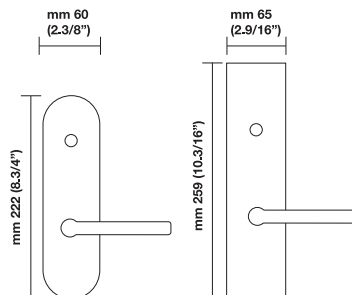

### Sizes/Misure

### Window handle/Maniglia per finestra

### Escutcheon options/Opzioni

EP ER

To order Valli&Valli products, informations should be specified in the same sequence as the example given:

<b>1.Lever/Knob</b>	<b>2.Trim options</b>	<b>3.Function</b>	<b>4.Finish</b>	<b>5.Handing</b>	<b>6.Backset</b>	<b>7.Miscellaneous</b>
HXXX	RP	ML XX	03	RH	2.1/2"	2.1/4" thick

For small rosette, please specify RS/RSQ (45 mm rosette). RS pricing is the same as RP/RT pricing. Privacy RS also requires 105 RSP when ordering.  
RQ (2.9/16" rosette) for standard 2.1/8" cross bore. RSQ pricing is the same as RQ. Privacy RSQ also requires 105 RSQ when ordering.  
ET/EP = 03-26 Standard Finish, ER = 15-26-26D Standard Finish.  
Conversion from metric to US measurement are approximate.