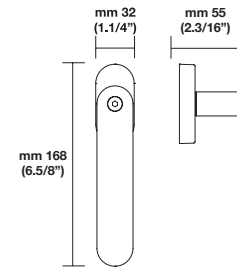

Escutcheon options/Opzioni

EP ER