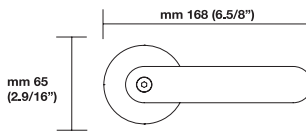

### Finishes

26/16= Polished Chrome/Dull Black  
26D/16= Satin Chrome/Dull Black

### Trim Options

RP= standard plain style rosette  
EP= plain style long escutcheon plates  
ER= rectangular style long escutcheon plates

### Sizes/Misure