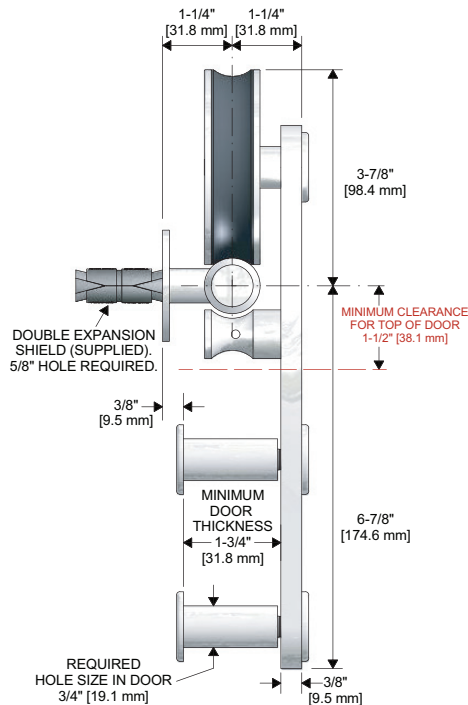

Toll Free Telephone: 1-866-999-1KNC (1562) Toll Free Fax: 1-800-567-0123
Email: customerservice@kncrowder.com
Website: <http://www.kncrowder.com>

CRT-102-SS

KEY FEATURES:

- Strap mount hanger (**CRT-102**)
- Shock absorbing stops (Spring loaded)
- Exposed Hardware
- Wheel is Delrin combined with Precision Ground Ball Bearings (150,000 cycle tested)
- Precision machined and polished Solid 304 Satin Stainless Steel 1" [25.4 mm] round bar track (weighing 2.700 lbs per foot) and hardware components.
- Load Capacity **350lbs. (two hangers)**
- Load Capacity **450lbs. (three hangers)**
- Load Capacity **600lbs. (four hangers)**