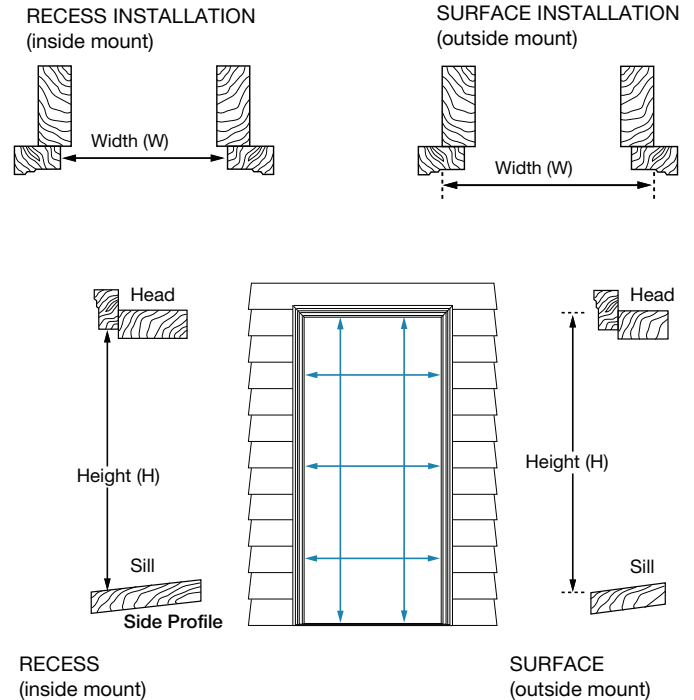

Retractable Screen Doors & Windows

Most models can be installed on either the inside or outside of the opening.

1. Determine Recess or Surface Installation.

2. Measure the Opening Width and Height.

Take multiple measurements and record the smallest

3. Record Measurements.

W _____

H _____