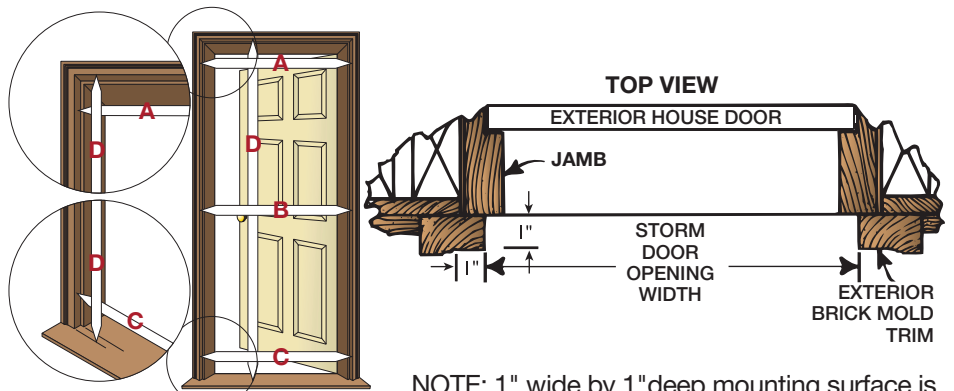

Retractable Screen Doors & Windows

Most models can be installed on either the inside or outside of the opening.

1. Determine Recess or Surface Installation.

2. Measure the Opening Width and Height.

Take multiple measurements and record the smallest

3. Record Measurements.

W _____

H _____

Screen Doors

2. Measure the Opening Width and Height.

Take three measurements, one across the top, middle and bottom of the door. Take the measurement of the height of the door. Record the narrowest dimension.

3. Record Measurements.

A _____

B _____

C _____

D _____

NOTE: 1" wide by 1" deep mounting surface is recommended for proper installation.