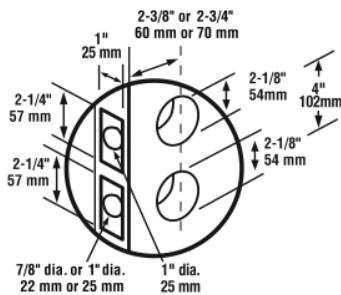

Visit Schlage.com to learn more.

Decorative Collections

In the ongoing battle between form and function, we don't believe in taking sides. Our styles range from traditional or contemporary to transitional or ornate.

* Andover features concealed screws and does not include a matching handleset or deadbolt

Additional Knob and Lever combinations are available

Finish Options

About Allegion™

Allegion (NYSE: ALLE) creates peace of mind by pioneering safety and security. As a $2 billion provider of security solutions for homes and businesses, Allegion employs more than 8,000 people and sells products in more than 120 countries across the world. Allegion comprises more than 25 global brands, including strategic brands CISA®, Interflex®, LCN®, Schlage® and Von Duprin®. For more, visit www.allegion.com

aptiQ ■ LCN ■ **SCHLAGE** ■ STEELCRAFT ■ VON DUPRIN

© 2014 Allegion
MR-2072-BRK, Rev. 10/14
allegion.com