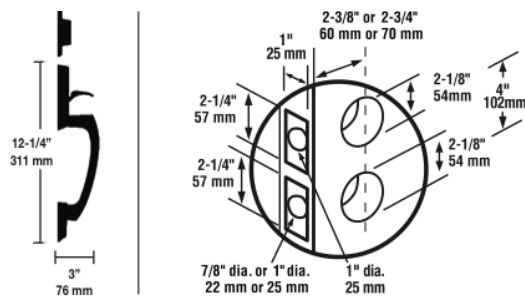

F-series grip handleset specifications

Certification	ANSI/BHMA A156.36 Grade 1 deadbolt
Finish Warranty	Limited lifetime finish warranty
Mechanical Warranty	Limited lifetime mechanical warranty
Throw size	Deadbolt throw 1", handle throw 1/2"
Cylinder	5-pin tumbler, C Keyway
Door Thickness	1 3/4" doors standard. 2-1/4" optional
Cross Bore	Deadbolt: 2-1/8" or 1-1/2", Grip: 2-1/8"
Edge Bore	1"
Latch/Backset	Adjustable to 2-3/8" or 2-3/4"
Latch Faceplate Size	1" x 2-1/4"
Latch Faceplate Options	Round corner, square corner, drive-in, or Triple Option™
Keys	2 per lock
Door Handing	Reversible for right- or left-hand doors; Specify LH or RH for all lever trim
Strike	Deadbolt Strike: 1 1/4" x 3 5/8" | Handle Strike: 2 1/4" full lip
Strike Options	Specify round corner or square corner. Other options available
Functions	Single-Cylinder, Double-Cylinder, Dummy

Adjustable Throughbolt

Slides up or down eliminating the need to patch or redrill your door. All latches and bolts accommodate standard residential door preps of 2-3/8" to 2-3/4"

8-3/8"
1-1/2"
9-7/8"

Door Preparation

Visit Schlage.com to learn more.