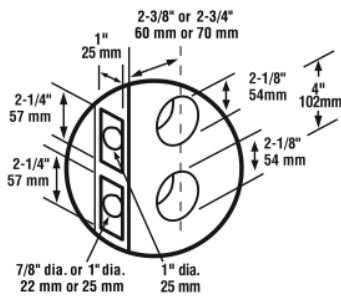

Visit Schlage.com to learn more.

Decorative Collections

In the ongoing battle between form and function, we don't believe in taking sides. Our styles range from traditional or contemporary to transitional or ornate.

* Andover features concealed screws and does not include a matching handleset or deadbolt

Additional Knob and Lever combinations are available

Finish Options

505/605 Bright Brass
609 Antique Brass
613 Oil-Rubbed Bronze
619 Satin Nickel
620 Antique Pewter

622 Matte Black
625 Bright Chrome
626 Satin Chrome
716 Aged Bronze

About Allegion™

Allegion (NYSE: ALLE) creates peace of mind by pioneering safety and security. As a $2 billion provider of security solutions for homes and businesses, Allegion employs more than 8,000 people and sells products in more than 120 countries across the world. Allegion comprises more than 25 global brands, including strategic brands CISA®, Interflex®, LCN®, Schlage® and Von Duprin®. For more, visit www.allegion.com

aptiQ ■ LCN ■ SCHLAGE ■ STEELCRAFT ■ VON DUPRIN

ALLEGION™

© 2014 Allegion
MR-2072-WKF, Rev. 10/14
allegion.com