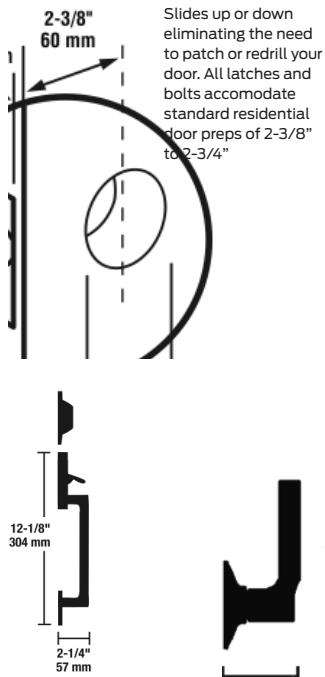

F-Series grip handleset specifications

Certification	ANSI/BHMA Grade 1
Finish Warranty	Limited lifetime finish warranty*
Mechanical Warranty	Limited lifetime mechanical warranty
Throw Size	Deadbolt throw 1", handle throw 1/2"
Cylinder	5-pin tumbler, C Keyway
Door Thickness	1-3/4" doors standard. 2-1/4" optional
Cross Bore	Deadbolt is 2-1/8" or 1-1/2" Grip is 2-1/8"
Edge Bore	1"
Latch/Backset	Adjustable to 2-3/8" or 2-3/4"
Latch Faceplate Size	1" x 2-1/4"
Latch Faceplate Options	Round corner, square corner, drive-in, or Triple Option™
Keys	2 per lock
Door Handling	Reversible for right- or left-hand doors. Specify LH or RH for all lever trim
Strikes	Deadbolt Strike 1-1/4" x 3-5/8" Handle Strike 2-1/4" full lip
Strike Options	Specify round corner or square corner. Other options available
Functions	Single-Cylinder, Double-Cylinder, Dummy

*All finishes excluding Oil Rubbed Bronze (613), which is intended to patina and change over time

Adjustable Throughbolt

Visit Schlage.com to learn more.

Decorative Collections

In the ongoing battle between form and function, we don't believe in taking sides. Our styles range from traditional or contemporary to transitional or ornate.

* Andover features concealed screws and does not include a matching handleset or deadbolt

Additional Knob and Lever combinations are available

Finish Options

About Allegion

Allegion (NYSE: ALLE) creates peace of mind by pioneering safety and security. As a $2 billion provider of security solutions for homes and businesses, Allegion employs more than 8,000 people and sells products in more than 120 countries across the world. Allegion comprises 27 global brands, including strategic brands CISA®, Interflex®, LCN®, Schlage® and Von Duprin®. For more, visit www.allegion.com

CISA interflex LCN SCHLAGE VON DUPRIN

ALLEGION™

© 2014 Allegion
MR-2072-CEN
Rev. 6-14
allegion.com