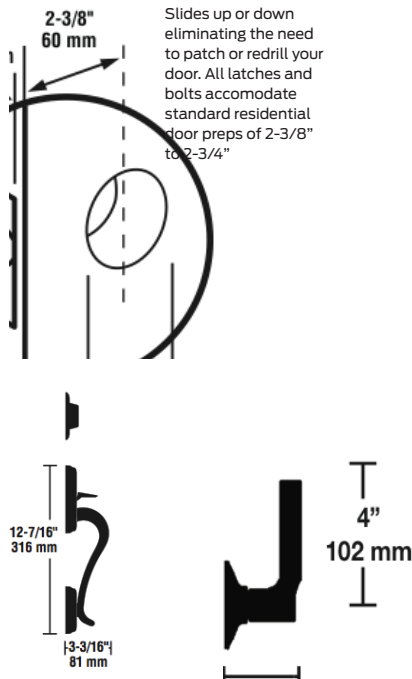

F-Series grip handleset specifications

Certification	ANSI/BHMA Grade 1
Finish Warranty	Limited lifetime finish warranty*
Mechanical Warranty	Limited lifetime mechanical warranty
Throw Size	Deadbolt throw 1", handle throw 1/2"
Cylinder	5-pin tumbler, C Keyway
Door Thickness	1-3/4" doors standard. 2-1/4" optional
Cross Bore	Deadbolt is 2-1/8" or 1-1/2" Grip is 2-1/8"
Edge Bore	1"
Latch/Backset	Adjustable to 2-3/8" or 2-3/4"
Latch Faceplate Size	1" x 2-1/4"
Latch Faceplate Options	Round corner, square corner, drive-in, or Triple Option™
Keys	2 per lock
Door Handling	Reversible for right- or left-hand doors. Specify LH or RH for all lever trim
Strikes	Deadbolt Strike 1-1/4" x 3-5/8" Handle Strike 2-1/4" full lip
Strike Options	Specify round corner or square corner. Other options available
Functions	Single-Cylinder, Double-Cylinder, Dummy

*All finishes excluding Oil Rubbed Bronze (613), which is intended to patina and change over time

Adjustable Throughbolt

Visit Schlage.com to learn more.

Decorative Collections

In the ongoing battle between form and function, we don't believe in taking sides. Our styles range from traditional or contemporary to transitional or ornate.

* Andover features concealed screws and does not include a matching handleset or deadbolt

Additional Knob and Lever combinations are available

Finish Options

About Allegion

Allegion (NYSE: ALLE) creates peace of mind by pioneering safety and security. As a $2 billion provider of security solutions for homes and businesses, Allegion employs more than 8,000 people and sells products in more than 120 countries across the world. Allegion comprises 27 global brands, including strategic brands CISA®, Interflex®, LCN®, Schlage® and Von Duprin®. For more, visit www.allegion.com

CISA interflex LCN SCHLAGE VON DUPRIN

ALLEGION™

© 2014 Allegion
MR-2072-ADD
Rev. 6-14
allegion.com