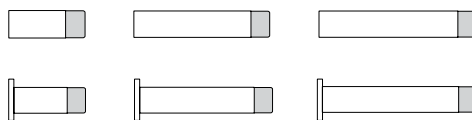

Base Board Mounted Stops

Stop No.	Base Plate	Base	Projection
RM870	No	5/8"	1 1/2"
RM871	No	5/8"	3 1/4"
RM872	No	5/8"	3 3/4"
RM875	Yes	1"	1 1/2"
RM876	Yes	1"	3 1/4"
RM877	Yes	1"	3 3/4"

ASSA ABLOY

The global leader in door opening solutions