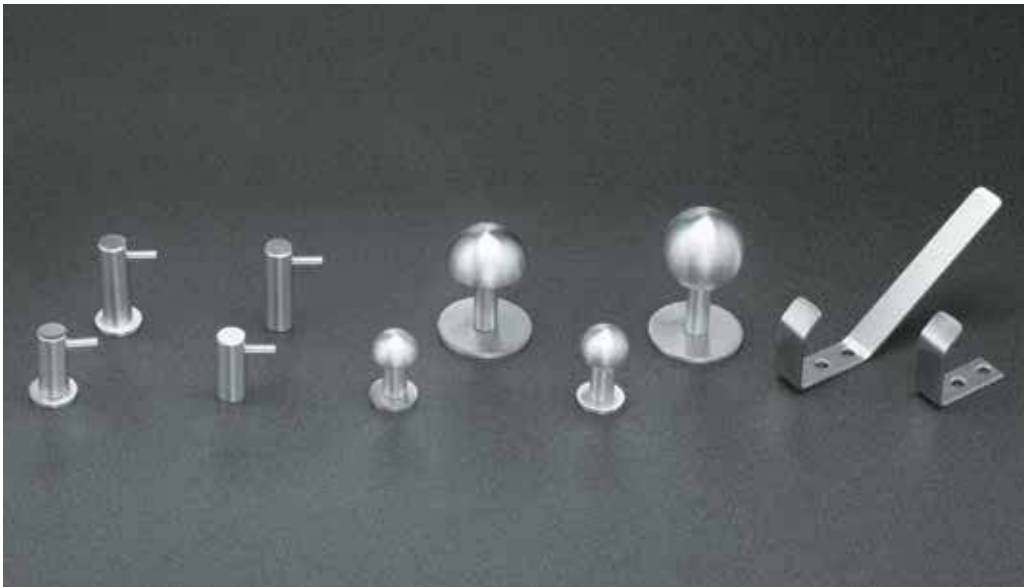

Hook No.	Size
RM809	1 ³ / ₈ " x 1 ⁹ / ₁₆ "
RM810	1 ³ / ₈ " x 2 ¹ / ₁₆ "

Hook No.	Size
RM811	3/4" x 1 ¹ / ₂ "

Hook No.	Size
RM812	1 ¹ / ₄ " x 2 ¹ / ₄ "

ASSA ABLOY

The global leader in
door opening solutions

Our collection of coat hooks is a sturdy alternative to more common fare. Most architectural finishes are available. Standard attachment hardware is for wood doors. Specify if you are using on metal or glass doors.

Coat Hooks

Coat Hooks

Hook No.	Size
RM820	1/2" x 1 5/8"
RM821	1/2" x 2 1/8"

Hook No.	Size
RM822	1/2" x 1 1/2"
RM823	1/2" x 2"

Hook No.	Size
RM828	3/4"W x 27/8"
RM829	3/4"W x 1 5/8"

Base Metals: Brass, stainless steel (select products - see price list for availability)