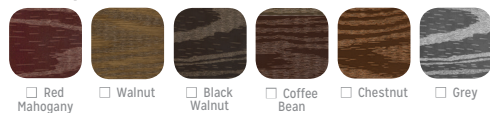

step 5 Choose Your Pre-Finish

Stain Options