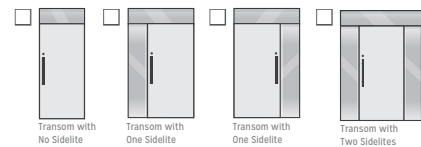

CHECKLIST FOR SINGLE DOOR & SIDELITE SYSTEMS

MODERN DOORS

Many details come together to create the perfect Modern door system. Follow this important checklist to ensure your order is complete and the end result is exactly as you imagined.

step 1 Choose Your System

STEEL DOORS

PREMIUM ^M

High Definition Steel Door
Premium Wood Frame

☐ PREM

STEELCOMP ^M

High Definition Steel Door
Premium Smooth White
Composite Frame

☐ STC

Choose Door Design:

1. ☐ 00 (Flush)   ☐ 62 (6 Panel)   ☐ 28 (2 Panel 1/2 Lite)
   ☐ MUN (Mundo)   ☐ VOG (Vog)   ☐ SOHO (Soho)
   ☐ 25 (2 Panel 3/4 Lite)

FIBERGLASS DOORS

PLUS ^M

Smooth White
Fiberglass Door
Premium Wood Frame

☐ PLUS

FIBERCOMP ^M

Smooth White Fiberglass Door
Premium Smooth White
Composite Frame

☐ FC

Entrada ^M

Woodgrain Fiberglass Door
Premium Woodgrain
Composite Frame

☐ EN

Choose Door Design:

1. ☐ 00 (Flush)   ☐ 62 / 68 (6 Panel)   ☐ 12 (Full Lite Std View)   ☐ 23 (1/2 Lite)
   ☐ 49 (4 Panel 3/4 Lite)   ☐ 25 (2 Panel 3/4 Lite)   ☐ TG99 (Teak Grooved)
   ☐ RG12 (Mahogany 1 Panel Plank)

Choose Door Size: **Width:** ☐ 2/8 (32")   ☐ 2/10 (34")   ☐ 3/0 (36") | **Height:** ☐ 6/8 (80")   ☐ 8/0 (96") select designs only

Choose Jamb Depth:

1. ☐ 4-9/16"   ☐ 6-9/16"   ☐ 8-9/16"

Choose Brickmould: (Default 180 step)

1. ☐ Attached   ☐ Loose   ☐ Other _____

step 2 Choose Your Glass

DOOR GLASS:

1. ☐ Clear Low-E   ☐ Decorative _____   ☐ Textured _____

SIDELITE GLASS:

1. **Direct Glazed**   ☐ Clear Low-E   ☐ Frosted
   Sidelite Panel   ☐ Clear Low-E   ☐ Decorative _____   ☐ Textured _____

TRANSOM GLASS:

1. ☐ Clear Low-E

NOTE: Select glass options from the Madero website to confirm the glass is compatible to your chosen door style.

step 3 Choose Your Configuration Options

Transom

step 4 Choose Your Hardware Preparation

Hinge Finishes

step 5 Choose Your Pre-Finish

Stain Options

Paint Options

Customer Signature: _____ Date: _____

Store Name or #: _____ Tag: _____ PO #: _____