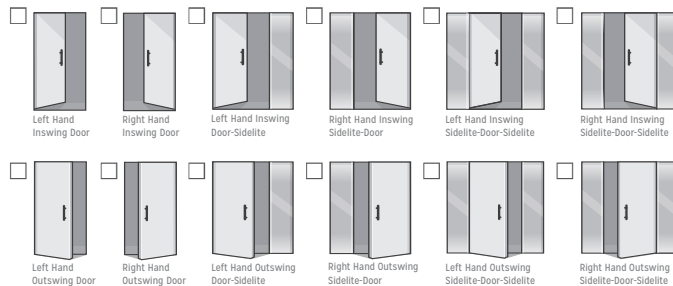

step 1 Choose Your System

STEEL DOORS

PREMIUM ^M

High Definition Steel Door
Premium Wood Frame

☐ PREM

STEELCOMP ^M

High Definition Steel Door
Premium Smooth White
Composite Frame

☐ STC

Choose Door Design:

1. ☐ 00 (Flush)   ☐ 62 (6 Panel)   ☐ 28 (2 Panel 1/2 Lite)
   ☐ MUN (Mundo)   ☐ VOG (Vog)   ☐ SOHO (Soho)
   ☐ 25 (2 Panel 3/4 Lite)

FIBERGLASS DOORS

PLUS ^M

Smooth White
Fiberglass Door
Premium Wood Frame

☐ PLUS

FIBERCOMP ^M

Smooth White Fiberglass Door
Premium Smooth White
Composite Frame

☐ FC

Entrada ^M

Woodgrain Fiberglass Door
Premium Woodgrain
Composite Frame

☐ EN

Choose Door Design:

1. ☐ 00 (Flush)   ☐ 62 / 68 (6 Panel)   ☐ 12 (Full Lite Std View)   ☐ 23 (1/2 Lite)
   ☐ 49 (4 Panel 3/4 Lite)   ☐ 25 (2 Panel 3/4 Lite)   ☐ TG99 (Teak Grooved)
   ☐ RG12 (Mahogany 1 Panel Plank)

Choose Door Size: **Width:** ☐ 2/8 (32")   ☐ 2/10 (34")   ☐ 3/0 (36") | **Height:** ☐ 6/8 (80")   ☐ 8/0 (96") select designs only

Choose Jamb Depth:

1. ☐ 4-9/16"   ☐ 6-9/16"   ☐ 8-9/16"

Choose Brickmould: (Default 180 step)

1. ☐ Attached   ☐ Loose   ☐ Other _____

step 2 Choose Your Glass

DOOR GLASS:

1. ☐ Clear Low-E   ☐ Decorative _____   ☐ Textured _____

SIDELITE GLASS:

1. **Direct Glazed**   ☐ Clear Low-E   ☐ Frosted
   Sidelite Panel   ☐ Clear Low-E   ☐ Decorative _____   ☐ Textured _____

TRANSOM GLASS:

1. ☐ Clear Low-E

NOTE: Select glass options from the Madero website to confirm the glass is compatible to your chosen door style.

step 3 Choose Your Configuration Options