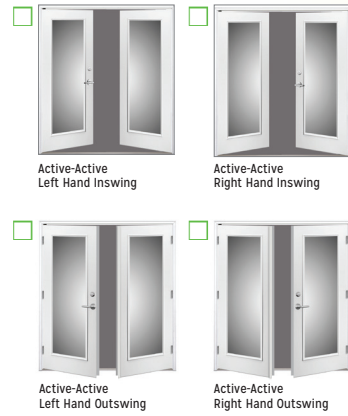

Double Hinged Options: