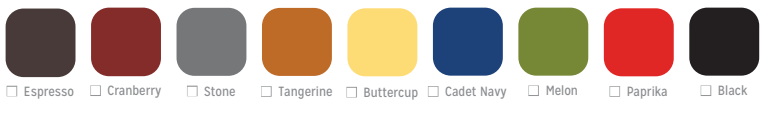

STEP 5

Determine Size

Choose door size: *(Refer to product availability chart, page 24)*

Width: ☐ 2/6 - 2/6 (63") ☐ 2/8 - 2/8 (67") ☐ 2/10 - 2/10 (71") ☐ 3/0 - 3/0 (75")
☐ Renovator 5/0 (59") ☐ Renovator 6/0 (71")

Height: ☐ 6/8
☐ 8/0

Choose jamb depth:

☐ 4-9/16" ☐ 6-9/16" ☐ 8-9/16"

Default brickmould: 180 step

☐ Attached brickmould ☐ Shipped loose ☐ Brickmould not required

Choose aluminum sill: ☐ Standard (Mill Finish) ☐ Bronze Anodized