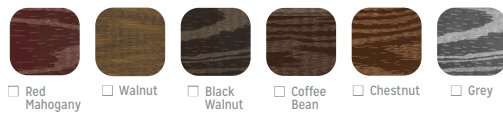

STEP 4

Prefinishing Options

Stain Options: *(For textured fiberglass only)*

Paint Options: