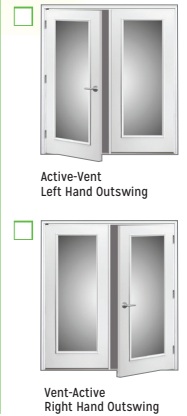

Venting

STEP 3

Customize with Glass

Choose door lite glass:

☐ Clear Dual Low-E ☐ Clear Triple Low-E ☐ Enclosed Mini Blind

White Grille: ☐ 9 Lite ☐ 10/12 Lite ☐ 15/18 Lite

If transom required:

☐ Clear Dual Low-E
☐ 5 Lite Internal White Grille