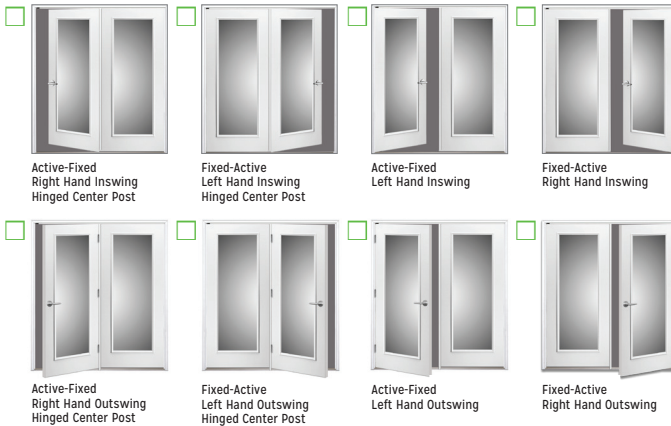

ORDERING CHECKLIST

STEP 1

Choose Your Product

Choose door/frame pairing: *flush slab with insert or flush glazed (fiberglass only)*

☐ PREM

PREMIUM

High Definition Steel Door
Premium Wood Frame

☐ STC

STEELCOMP

☐ PLUS

PLUS

☐ 00

☐ 12

☐ FC

FIBERCOMP

☐ 00

☐ 12

☐ EN

Entrada

☐ 00

☐ 12

STEP 2

Choose Your Configuration

Choose garden patio door system configuration:

Single Hinged Options: