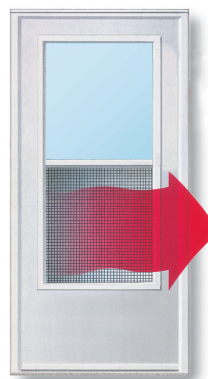

# VENTILATING PET DOOR

Single-Vent glass  
and screen for  
bottom ventilation

## LIFE-CORE® SINGLE-VENT STORM DOOR

- Solid wood core with DuraTech® finish for age and weather resistance
- Color-matched adjustable-speed closer
- Bottom expander adjusts to uneven sills
- REVERSA-HINGE for right or left mounts

## Inside panel slides down to close flap FLAP OPENING

**370-79: 10" x 17"**

**370-78: 14" x 23"**

370-79

370-78 (extra large)

- Matching interior and exterior handles
- Built-in Secure Lock®

MODEL	SIZE	CUSTOM	COLOR
370-79	32" x 81"	✓	White, Almond
370-78	36" x 81"		